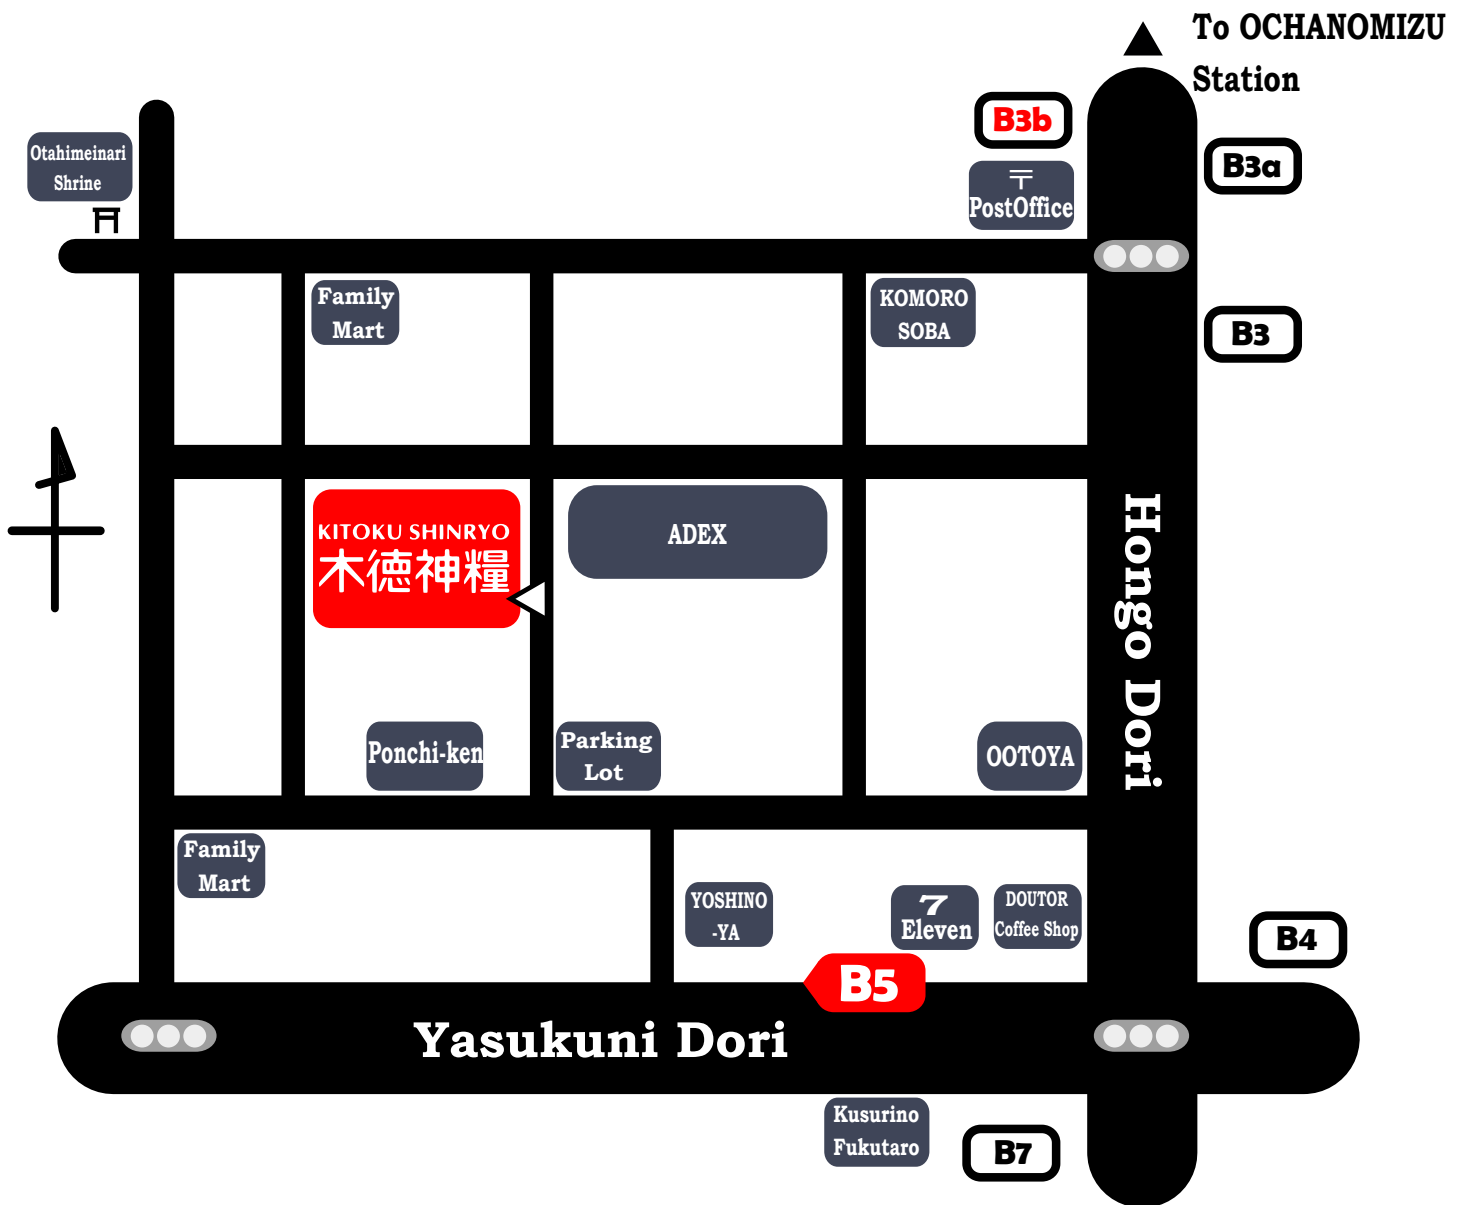

木徳神糧株式会社
KITOKU SHINRYO CO.,LTD.
 Kitoku Shinryo Ogawamachi Bldg.,
 2-8 Kanda-Ogawamachi, Chiyoda-ku, Tokyo
 Tel.: +81-3-3233-5121 (main)

To our office, you can use:

- ☆Metropolitan Subway Shinjuku Line  OGAWAMACHI station (Exit ) } 3minutes on foot.
- ☆Tokyo Metro Marunouchi Line  AWAJICHO station (Exit ) }
- ☆Tokyo Metro Chiyoda Line  SHINCHANOMIZU station (Exit ) 2 minutes on foot.
- ☆JR CHUO · SOBU Line  OCHANOMIZU station (Exit Hijiribashi) 7minutes on foot.

- Our main entrance is located at the east of the building.
- When you enter the main entrance, you can find a machine with telephone.
Press the screen and follow the instruction.
- We do not have any parking spaces. Please use public transportation or private parking spaces nearby.
(There are many one-way roads around our building. Using public transportation is highly recommended.)